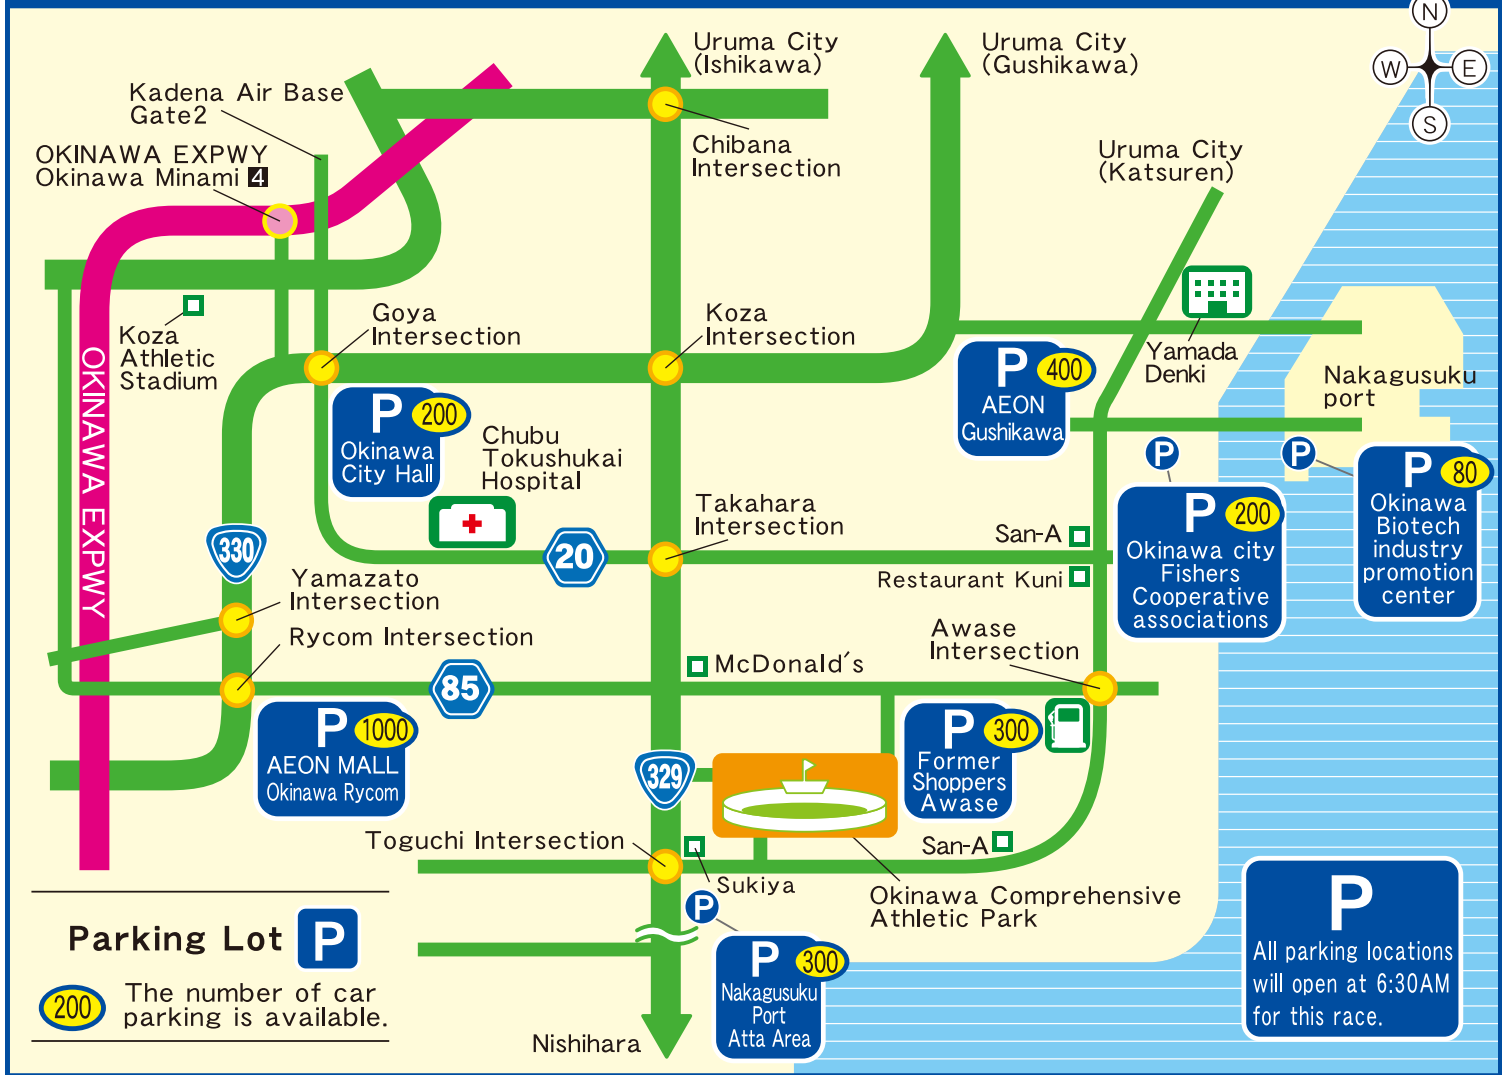

# 2017 OKINAWA MARATHON

## PARKING LOT INFORMATION - Feb.19th 2017

### Free Shuttle Bus Service

**From Each Parking Lot to Okinawa Comprehensive Athletic Park**

Departure Time					
6:50	7:00	7:10	7:20	7:30	7:40 (Last)

**From Okinawa Comprehensive Athletic Park to Each Parking Lot**

Departure Time					
11:00	11:30	12:00	12:30	13:00	13:30
14:00	14:30	15:00	15:30	16:00	16:30
17:00					

For more details, check out Okinawa Marathon Official Website <http://okinawa-marathon.com/eng/>  
 Okinawa Marathon Executive Office **Tel. (098)930-0088** **Mail: kokusai@okinawa-marathon.com**