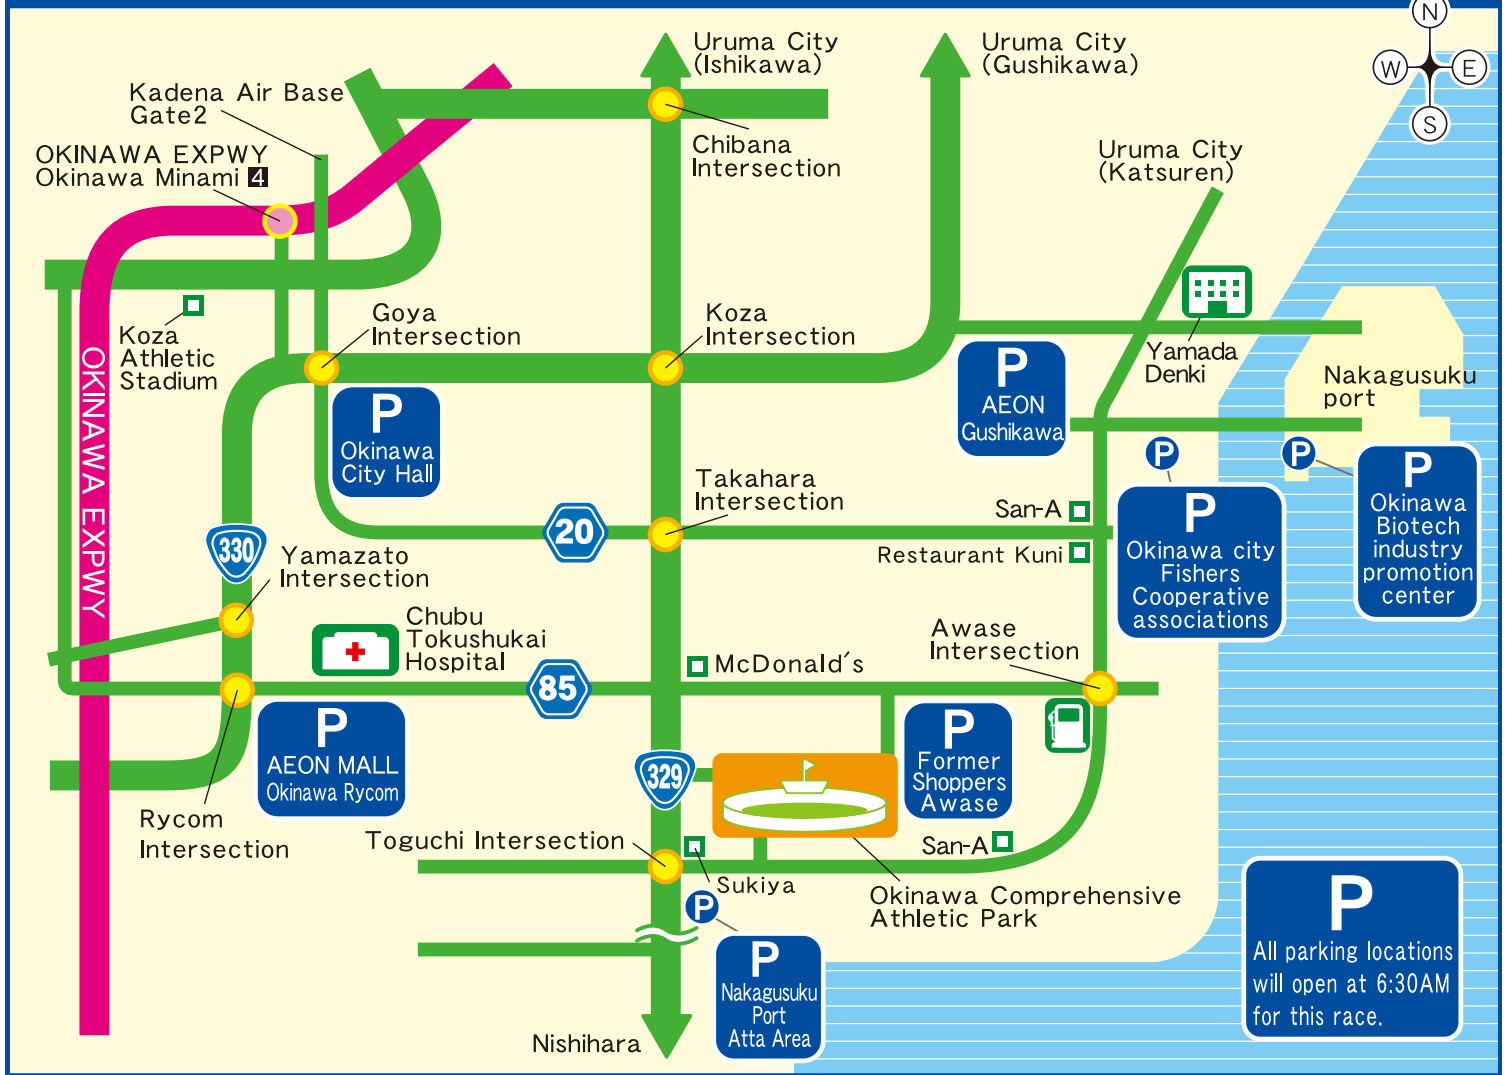

2018 OKINAWA MARATHON

PARKING LOT INFORMATION - Feb.18th 2018

P
All parking locations will open at 6:30AM for this race.

Free Shuttle Bus Service

From Each Parking Lot to Okinawa Comprehensive Athletic Park

Departure Time					
6:50	7:00	7:10	7:20	7:30	7:40 (Last)

From Okinawa Comprehensive Athletic Park to Each Parking Lot

Departure Time					
11:00	11:30	12:00	12:30	13:00	13:30
14:00	14:30	15:00	15:30	16:00	16:30
17:00					